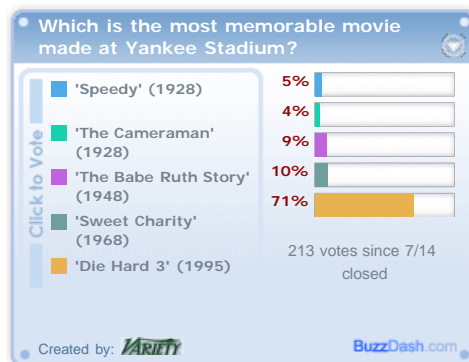

MORE ARTICLES:

- Lionsgate raises Jason Constantine
- SAG may send offer to its members
- Hoyts brings Imax to Australia
- Star adds to Asian exec suite
- Sprecher, Forlenza go Global
- PCCW out for a spin

MOST VIEWED:

- Zucker discusses Comcast deal (1384 views)
- CBS cancels 'As the World Turns' (1353 views)
- Film composers lose luster (1290 views)
- Focus to film 'Fela' feature (1216 views)
- 'Dexter' kills for Showtime (866 views)
- Frank Langella hears 'Male' call (844 views)

Email or Share Print

RSS Feed Bookmark

Get Variety:

Mobile Digital At Home

Newsletter Signup: **SIGN UP**

-- Advertisement --

-- Advertisement --

Featured Jobs

- **Assistant Professor**
  Ithaca, NY
  Ithaca College
- **Director, Content**
  Outside Boston, MA
  Confidential
- **Deputy Publisher, Health Affairs**
  Bethesda, MD
  Project HOPE
- **Part Time Faculty**
  New York, NY
  NYU/School of Continuing and Professional Studies
- **Part Time Faculty**
  New York, NY
  NYU/School of Continuing and Professional Studies

VIEW ALL JOBS